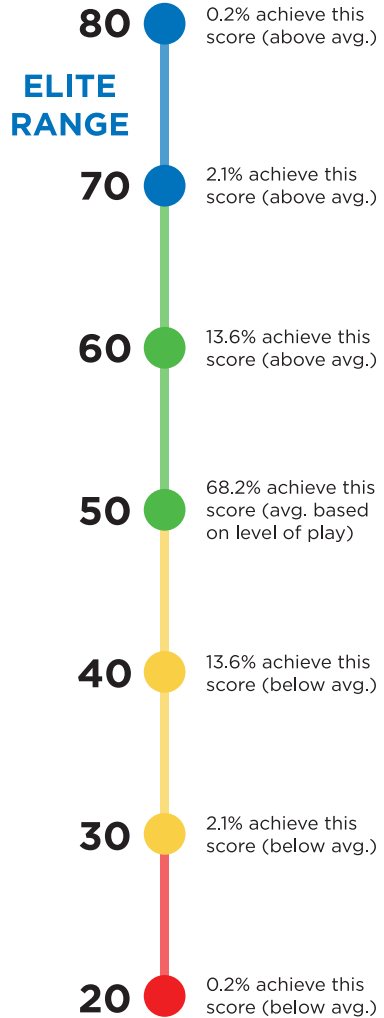

PREMIUM

SWING QUALITY SCORES

Blast iQ™ automatically assesses your swing, based on level of play, to score your swing performance.

SCOUTING SCALE

Measures a player's swing performance and distributes it on a bell curve, based on level of play.

PLANE

Scores your On-Plane Efficiency for each swing on the scouting scale of 20-80.

CONNECTION

Scores how connected your swing is by incorporating your Early Connection and Connection (at impact) on the scouting scale of 20-80.

ROTATION

Scores your Rotational Acceleration for each swing, on the scouting scale of 20-80.

PREMIUM

SWING METRICS

The Blast Sensor captures swing metrics that measure pre-impact swing mechanics centered around plane, connection, and rotation.

EARLY CONNECTION

Measures the relationship between your body tilt and vertical bat angle when the hitter initiates rotation. **MLB avg. = 95.2 degrees**

CONNECTION (at impact)

Measures the relationship between your body tilt and vertical bat angle at impact. **MLB avg. = 81.6 degrees**