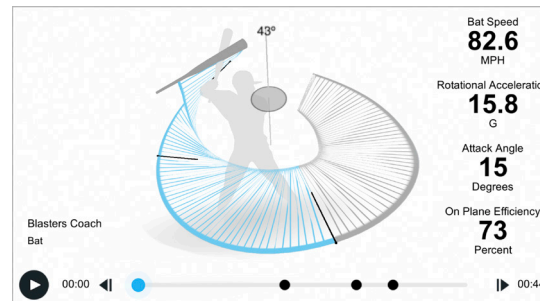

ON PLANE EFFICIENCY

Measures the percentage of your swing where the bat is on the swing plane. **MLB avg. = 68.6%**

ROTATIONAL ACCELERATION

Measures how quickly your bat accelerates into the swing plane. **MLB avg. = 15.1 G's**

EARLY CONNECTION

Measures the relationship between your body tilt and vertical bat angle when the hitter initiates rotation. **MLB avg. = 95.2 degrees**

CONNECTION (at impact)

Measures the relationship between your body tilt and vertical bat angle at impact. **MLB avg. = 81.6 degrees**

3D Swing Tracer results available in-app for all swings. (3D Swing Tracer export requires a Premium Services subscription.)

IMPACT METRICS

The Blast Sensor captures impact metrics that measure pre-impact performance outcomes based on ball contact.

BAT SPEED

The total speed of the barrel at impact. **MLB avg. = 71.6 mph**

ATTACK ANGLE

The angle that the barrel approaches the ball at impact. **MLB avg. = 8.7 degrees**

VERTICAL BAT ANGLE

The steepness of barrel at impact from a catcher's perspective.